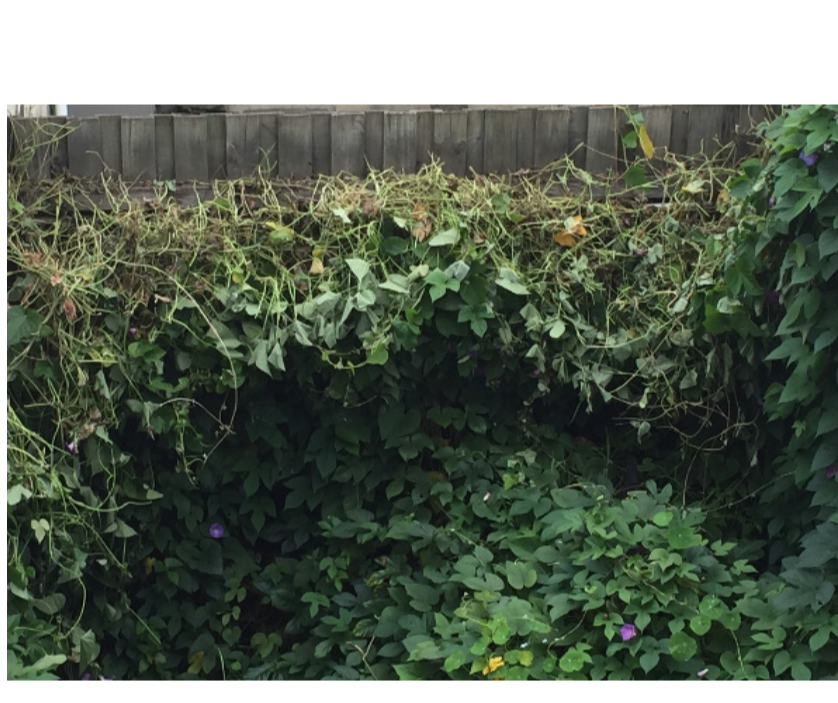

May 2017

Ipomoea purpurea
Tropaeolum majus