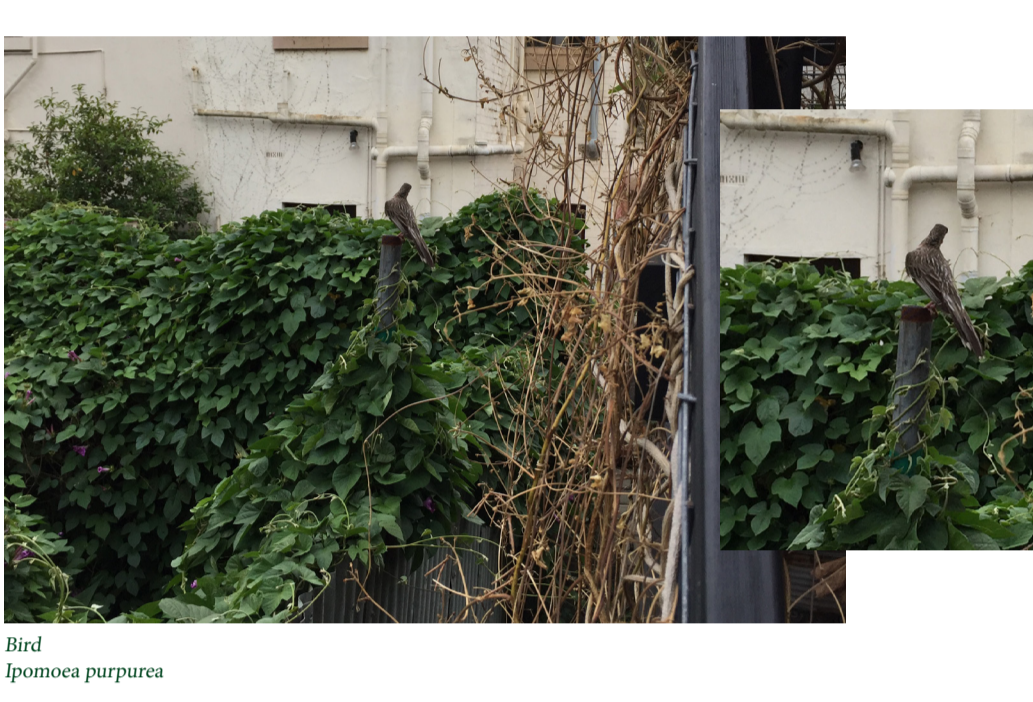

January 2017

Bird
Ipomoea purpurea